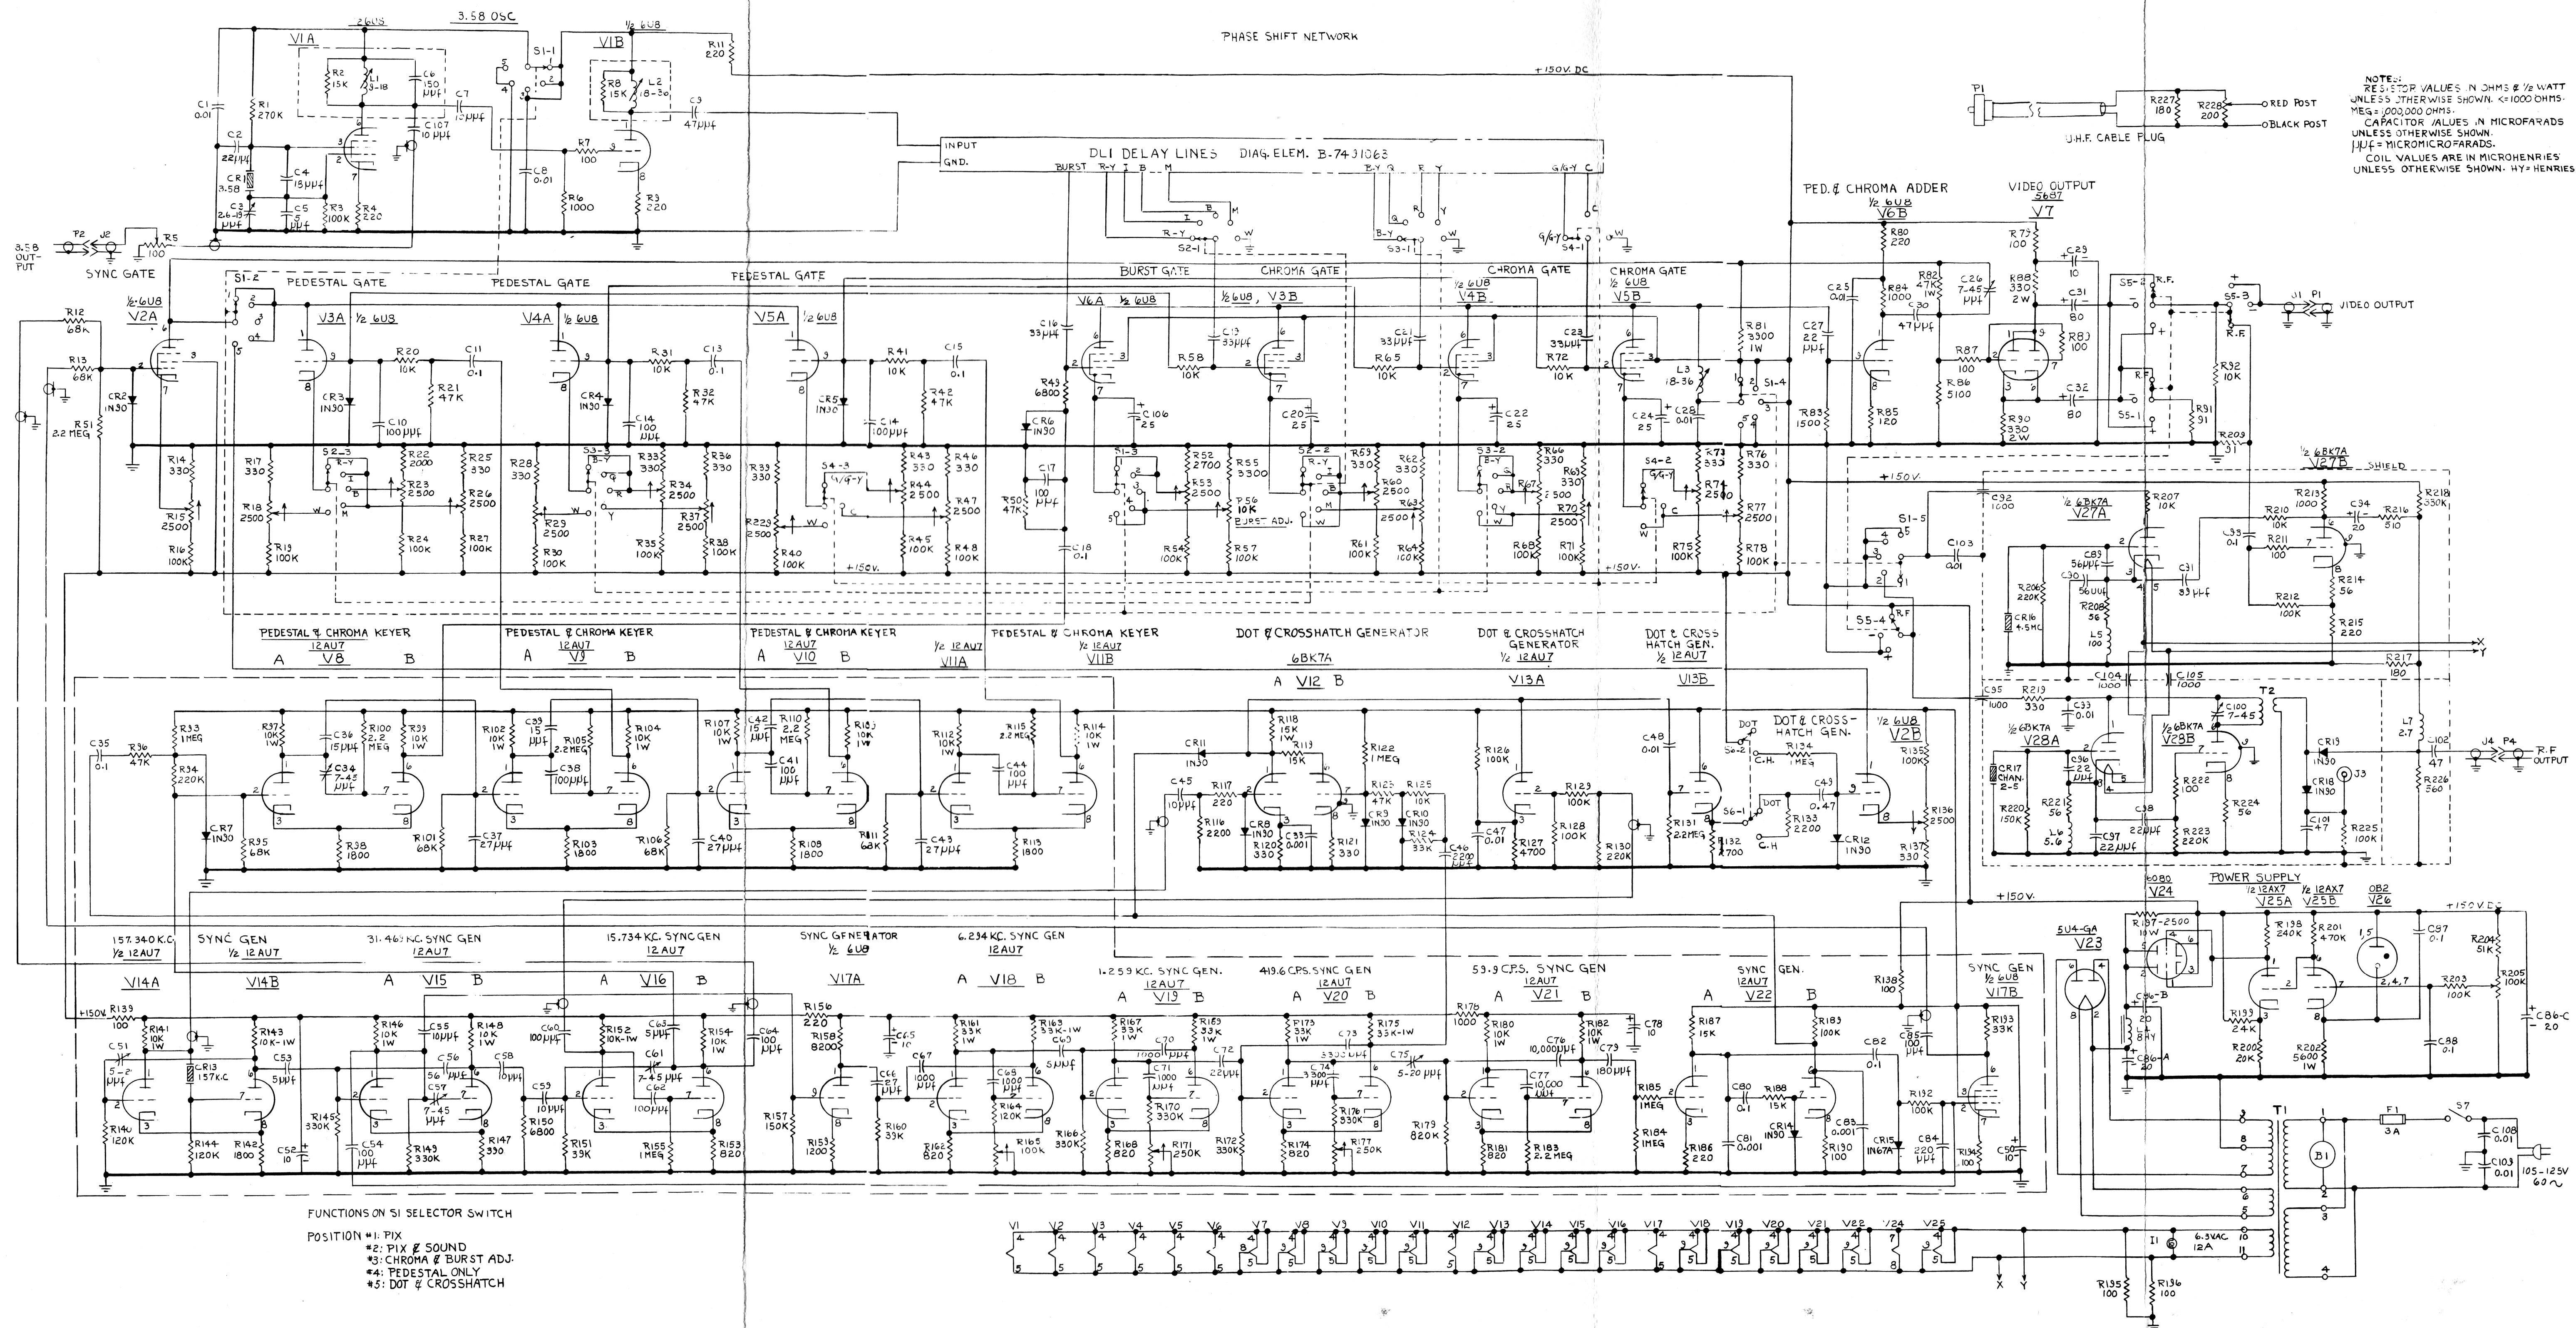

COLOR ALIGNMENT GENERATOR

EBI-7045

Fig. 11 Elementary Diagram, Color Alignment Generator, Type ST-16-A (EE-7352393)